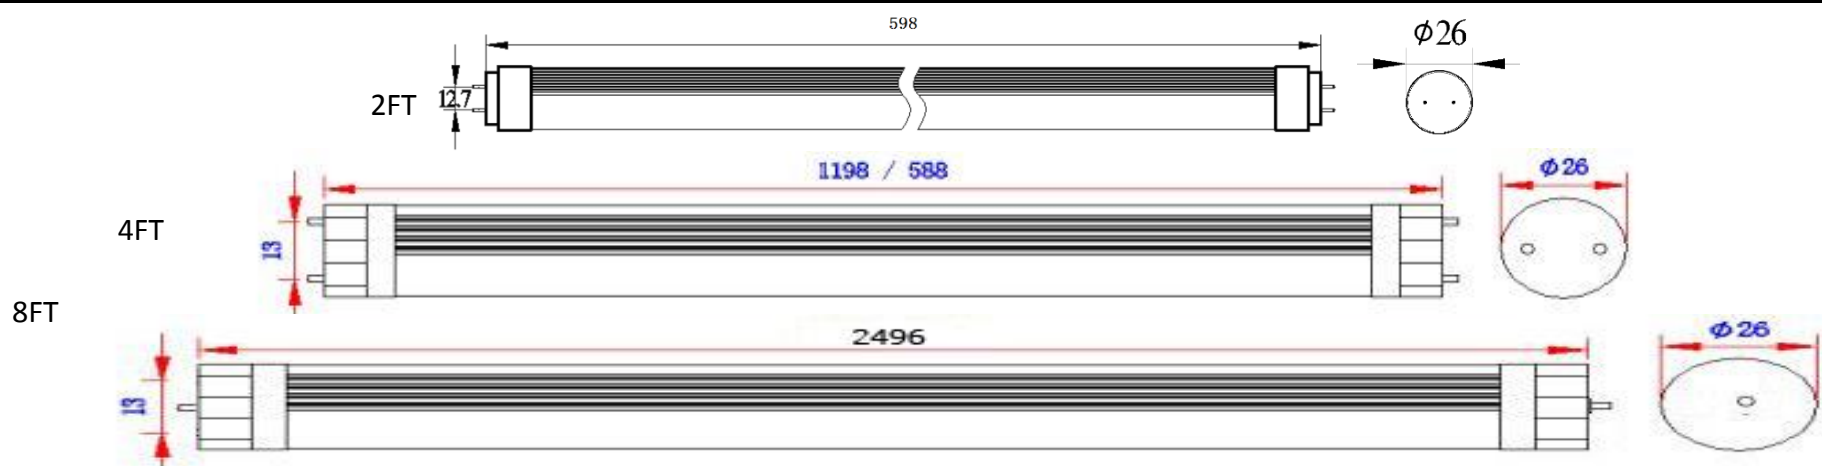

CERTIFICATIONS: UL Listed, LM79 & LM80, DLC Rebate Certified, FCC

MOUNT STYLE: End Bi-Pin (4 Foot) & Single Pin (8 Foot)

FEATURES: Instant On, Even Light, No Buzzing, No Flickering, Efficient Energy Savings

LIFESPAN: 30,000 Hours

OPTIONS: Dimmable

LED 4 ft. Tube Light Pictured

DIMENSIONS

PHOTOMETRICS