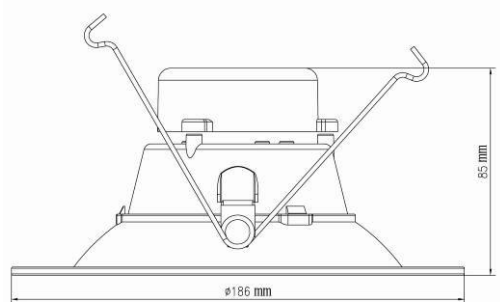

LED DOWN LIGHT

D616

Size : Φ 186x85mm(7.32x3.35")

Characteristics

Item Number	D616
Description	5/6" LED down light
Voltage	110-277V AC
Power	14.8W
Dimmable	Non-dimmable
LED Type	SMD
CRI	>80
Lumens	1050-1200 lms
Color	27/30/35/40/50K
Life time	50,000 hours
Certificate	UL, cUL,Energy Star,FCC,Lighting Facts,LM79,LM80

Application

Easy to Install in 3 Easy Steps:

Step1: Twist adaptor into socket.

Step2: Insert male connector into female one.

Step3: Insert LED trim.

Packaging

Size	Carton Size	Pcs/CTN	N.W.	G.W.
6"	56x41x22cm/22.05x16.14x8.66"	12	6kgs/13.23 lb	7kgs/15.43 lb