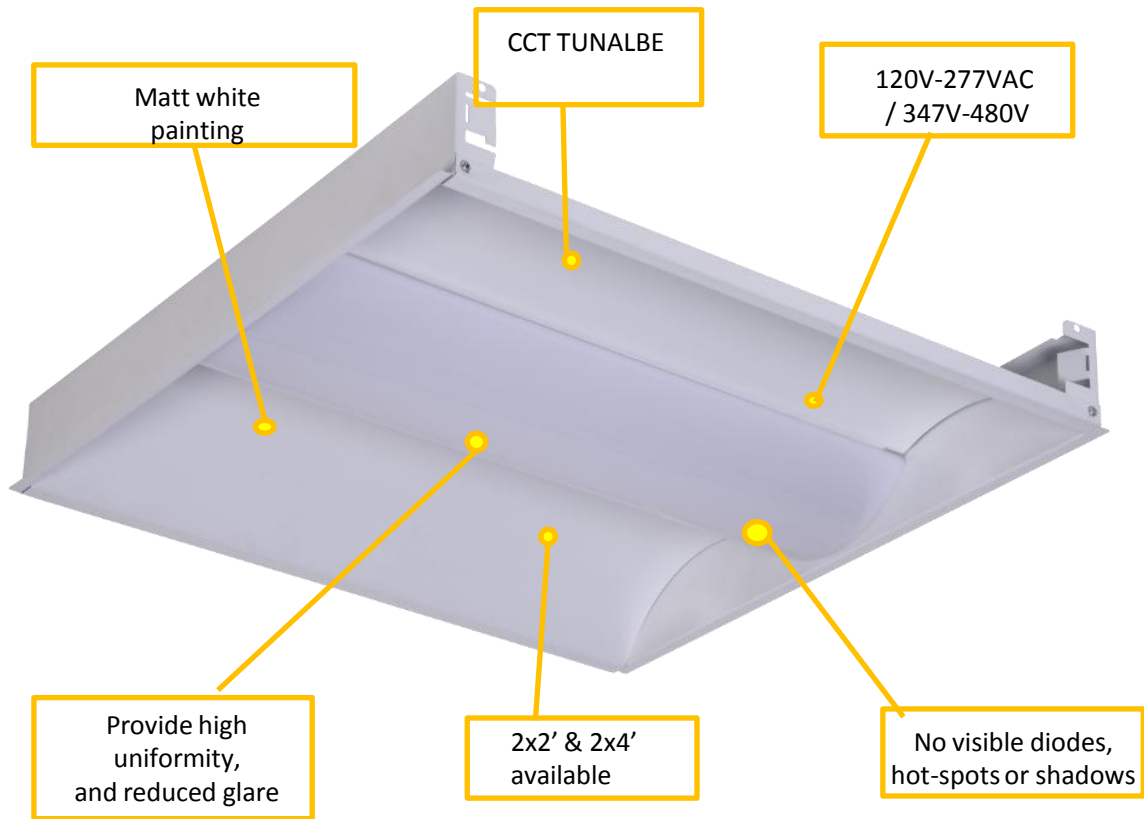

Illustration