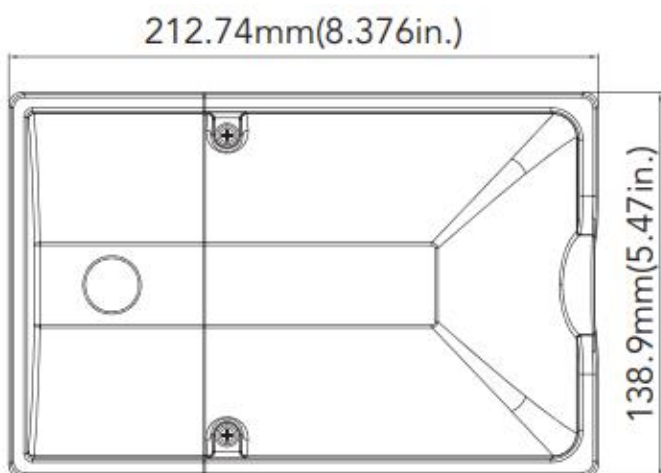

## Dimension & Weight

unit: mm/inch

Weight:  
15W/17W: 1.931lb  
25W: 2.015lb