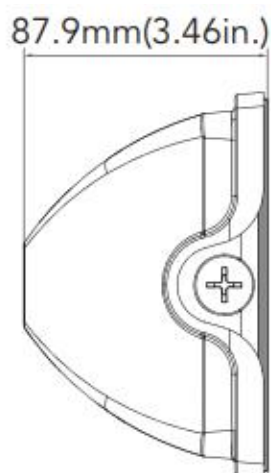

### Product Features:

- Sealed die-casting profile for outdoor applications
- Consumes 17W&15W to replace 120W Incandescent, 25W to replace 50W HID
- Lumen output from 1700-2700lm
- Polycarbonate optical lens with UV stabilizers for choosing
- Optional for 120V-277V photocell
- Lifespan: Estimated >50,000 Hours
- UL/cUL wet location listed

## Dimension & Weight

unit: mm/inch

Weight:  
15W/17W: 1.931lb  
25W: 2.015lb