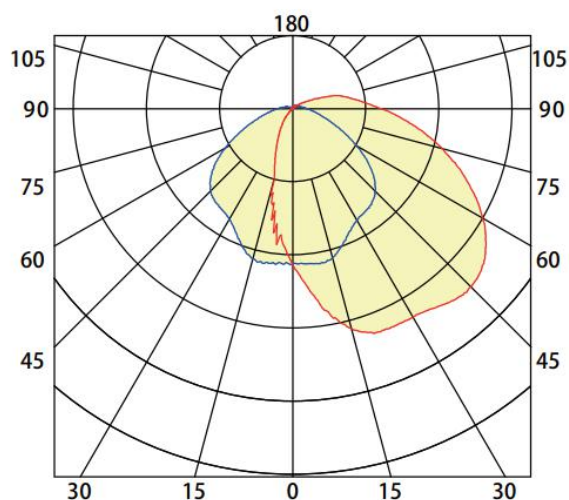

## Dimension & Weight

unit: mm/inch

Weight:  
15W/17W: 1.931lb  
25W: 2.015lb

## Photometrics

Clear Lens

Frosted Lens