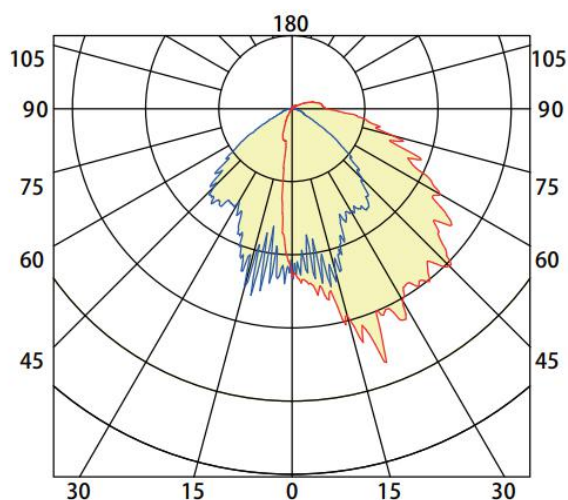

## Dimension & Weight

unit: mm/inch

Weight:  
15W/17W: 1.931lb  
25W: 2.015lb

## Photometrics

Clear Lens

Frosted Lens