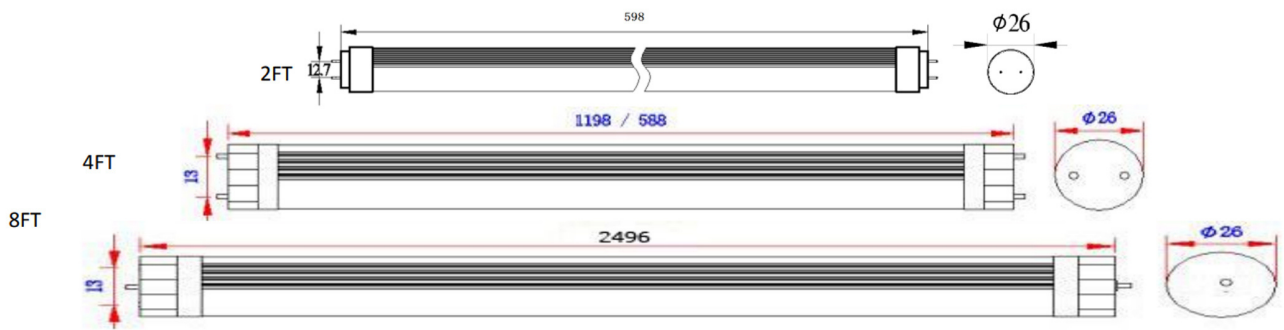

Industrial & Commercial LED Lighting Company

4403 Greenbriar Dr, Stafford, Texas 77477
 Tel No. 1-800-8385070
 Monday - Friday 8:30 AM to 5:30 PM

304 SERIES T8 LED TUBE

LM79

LM80

Product Features:

Watts	Part Number	Lumens	Size	Volts	Color Temperature
22W	304C2-22W	2,310	4ft	85-277V	6,000K
APPLICATION: Commercial Lighting, Hotels, Offices, Retail, Schools, Warehouse/Factory, Restaurants, Hospitals & Healthcare Facilities. Residential: Basements, Laundry & Kitchen.					
CERTIFICATIONS: UL Listed, LM79 & LM80, DLC Rebate Certified, FCC					
MOUNT STYLE: End Bi-Pin (4 Foot) & Single Pin (8 Foot)					
FEATURES: Instant On, Even Light, No Buzzing, No Flickering, Efficient Energy Savings					
LIFESPAN: 30,000 Hours					
OPTIONS: Dimmable					

Dimension & Weights

Photometrics