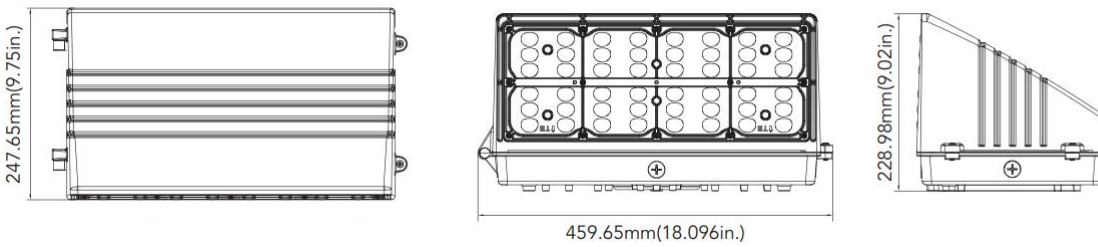

Dimension & Weight

**Medium Size:**  
unit: mm/inch

Net Weight  
27W: 5.774lb  
45W: 5.983lb  
70W: 6.164lb

**Large Size:**  
unit: mm/inch

Net Weight  
90W: 10.478lb  
135W: 10.952lb

Photometrics

DVDLIGHTS - INDUSTRIAL & COMMERCIAL LED LIGHTING COMPANY - 394 SERIES FULL-CUT-OFF LED WALL PACK