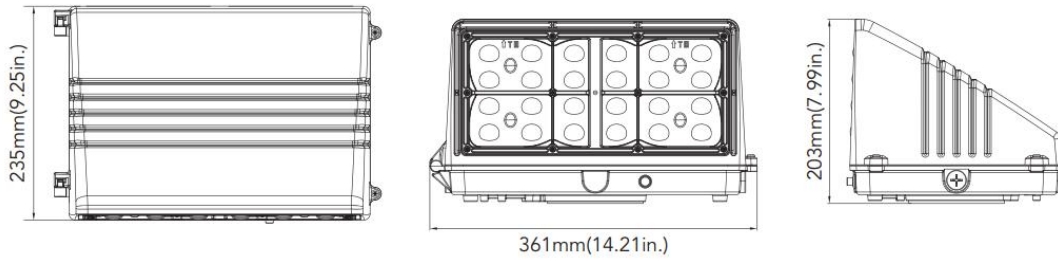

Dimension & Weight

**Medium Size:**  
unit: mm/inch

Net Weight  
27W: 5.774lb  
45W: 5.983lb  
70W: 6.164lb

**Large Size:**  
unit: mm/inch

Net Weight  
90W: 10.478lb  
135W: 10.952lb

Photometrics

DVDLIGHTS - INDUSTRIAL & COMMERCIAL LED LIGHTING COMPANY - 394 SERIES FULL-CUT-OFF LED WALL PACK