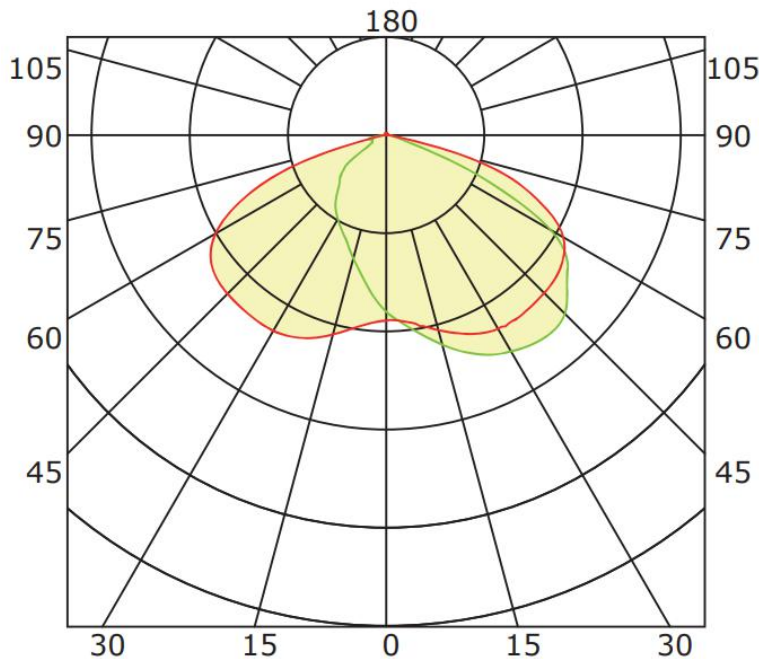

Dimension & Weight

**Medium Size:**  
unit: mm/inch

Net Weight  
27W: 5.774lb  
45W: 5.983lb  
70W: 6.164lb

**Large Size:**  
unit: mm/inch

Net Weight  
90W: 10.478lb  
135W: 10.952lb

Photometrics

DVDLIGHTS - INDUSTRIAL & COMMERCIAL LED LIGHTING COMPANY - 394 SERIES FULL-CUT-OFF LED WALL PACK

**Performance Data**

SYSTEM WATTS	VOLTAGE	CRI	LUMENS (4000K)	LPW (4000K)	LUMENS (5000K)	LPW (5000K)
27W	120-277VAC	70	3900lm	144 lm/W	3950lm	146 lm/W
45W	120-277VAC	70	6400lm	142 lm/W	6450lm	143 lm/W
	347-480VAC	70	6500lm	144 lm/W	6600lm	147 lm/W
70W	120-277VAC	70	9800lm	140 lm/W	9900lm	141 lm/W
	347-480VAC	70	9400lm	134 lm/W	9500lm	136 lm/W
90W	120-277VAC	70	12000lm	133 lm/W	12200lm	136 lm/W
	347-480VAC	70	12000lm	133 lm/W	12200lm	136 lm/W
135W	120-277VAC	70	18000lm	133 lm/W	18000lm	133 lm/W
	347-480VAC	70	18000lm	133 lm/W	18000lm	133 lm/W