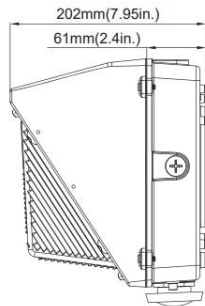

LARGE SIZE:
90W / 135W

Product Feature:

- Sealed die-casting profile for indoor and outdoor applications.
- Voltage is 120-277V, 0-10V dimmable.
- Lumen output from 3300-15100lm with efficacy up to 113lm/W.
- Polycarbonate optical lens with UV stabilizers.
- Photocell and Motion Sensor optional and supports Emergency Battery.
- Replacing 100W MH and 400W MH.
- Operating temperature is -40°C to 40°C(-40°F to 104°F).
- UL/cUL wet location and DLC qualified.

Suitable Application:

- Security
- Pathway and perimeter lighting
- Building entryways and walkways

Dimensions & Weight

Medium Size:
unit: mm/inch

Weight
45W: 7.10lb
70W: 7.39lb

Large Size:
unit: mm/inch

Weight
90W: 10.89lb
135W: 11.62lb