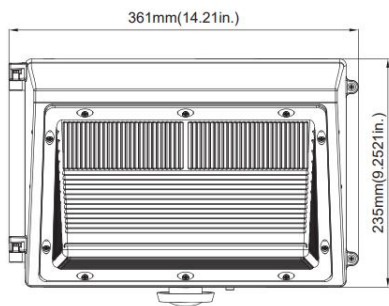

LARGE SIZE:
90W / 135W

Product Feature:

- Sealed die-casting profile for indoor and outdoor applications.
- Voltage is 120-277V, 0-10V dimmable.
- Lumen output from 3300-15100lm with efficacy up to 113lm/W.
- Polycarbonate optical lens with UV stabilizers.
- Photocell and Motion Sensor optional and supports Emergency Battery.
- Replacing 100W MH and 400W MH.
- Operating temperature is -40°C to 40°C(-40°F to 104°F).
- UL/cUL wet location and DLC qualified.

Suitable Application:

- Security
- Pathway and perimeter lighting
- Building entryways and walkways

Dimensions & Weight

Medium Size:
unit: mm/inch

Weight
45W: 7.10lb
70W: 7.39lb

Large Size:
unit: mm/inch

Weight
90W: 10.89lb
135W: 11.62lb