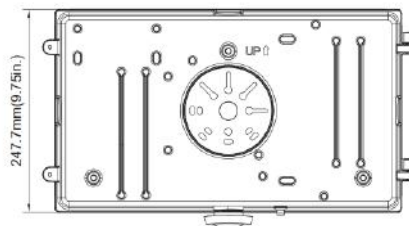

LARGE SIZE:
90W / 135W

Product Feature:

- Sealed die-casting profile for indoor and outdoor applications.
- Voltage is 120-277V, 0-10V dimmable.
- Lumen output from 3300-15100lm with efficacy up to 113lm/W.
- Polycarbonate optical lens with UV stabilizers.
- Photocell and Motion Sensor optional and supports Emergency Battery.
- Replacing 100W MH and 400W MH.
- Operating temperature is -40°C to 40°C(-40°F to 104°F).
- UL/cUL wet location and DLC qualified.

Suitable Application:

- Security
- Pathway and perimeter lighting
- Building entryways and walkways

Dimensions & Weight

Medium Size:
unit: mm/inch

Weight
45W: 7.10lb
70W: 7.39lb

Large Size:
unit: mm/inch

Weight
90W: 10.89lb
135W: 11.62lb

Photometrics

Medium size
Luminous Intensity Distribution Curve

Large size
Luminous Intensity Distribution Curve

Performance Data

RATED WATTS	VOLTAGE	4000K(70CRI)		5000K(70CRI)	
		LUMENS	LPW	LUMENS	LPW
30W	120-277VAC	3300lm	110 lm/W	3400lm	113 lm/W
45W	120-277VAC	4900lm	109 lm/W	4900lm	109 lm/W
70W	120-277VAC	7800lm	111 lm/W	7800lm	111 lm/W
90W	120-277VAC	9900lm	110 lm/W	9900lm	110 lm/W
135W	120-277VAC	15100lm	112 lm/W	15100lm	112 lm/W