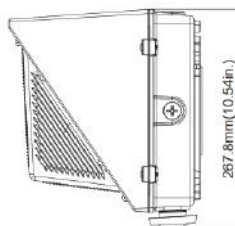

LARGE SIZE:
90W / 135W

Product Feature:

- Sealed die-casting profile for indoor and outdoor applications.
- Voltage is 120-277V, 0-10V dimmable.
- Lumen output from 3300-15100lm with efficacy up to 113lm/W.
- Polycarbonate optical lens with UV stabilizers.
- Photocell and Motion Sensor optional and supports Emergency Battery.
- Replacing 100W MH and 400W MH.
- Operating temperature is -40°C to 40°C(-40°F to 104°F).
- UL/cUL wet location and DLC qualified.

Suitable Application:

- Security
- Pathway and perimeter lighting
- Building entryways and walkways

Dimensions & Weight

Medium Size:
unit: mm/inch

Weight
45W: 7.10lb
70W: 7.39lb

Large Size:
unit: mm/inch

Weight
90W: 10.89lb
135W: 11.62lb

Photometrics

Medium size
Luminous Intensity Distribution Curve

Large size
Luminous Intensity Distribution Curve

Performance Data

RATED WATTS	VOLTAGE	4000K(70CRI)		5000K(70CRI)	
		LUMENS	LPW	LUMENS	LPW
30W	120-277VAC	3300lm	110 lm/W	3400lm	113 lm/W
45W	120-277VAC	4900lm	109 lm/W	4900lm	109 lm/W
70W	120-277VAC	7800lm	111 lm/W	7800lm	111 lm/W
90W	120-277VAC	9900lm	110 lm/W	9900lm	110 lm/W
135W	120-277VAC	15100lm	112 lm/W	15100lm	112 lm/W