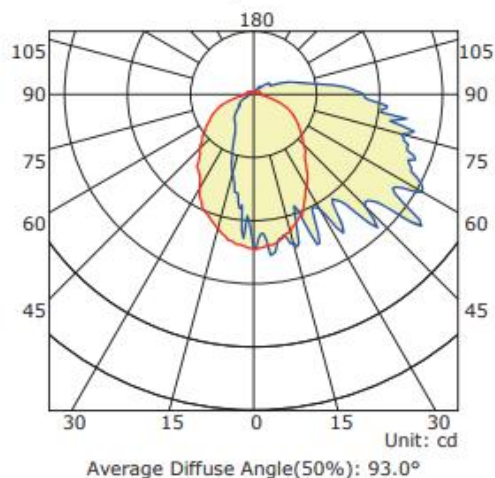

LARGE SIZE:
90W / 135W

Product Feature:

- Sealed die-casting profile for indoor and outdoor applications.
- Voltage is 120-277V, 0-10V dimmable.
- Lumen output from 3300-15100lm with efficacy up to 113lm/W.
- Polycarbonate optical lens with UV stabilizers.
- Photocell and Motion Sensor optional and supports Emergency Battery.
- Replacing 100W MH and 400W MH.
- Operating temperature is -40°C to 40°C(-40°F to 104°F).
- UL/cUL wet location and DLC qualified.

Suitable Application:

- Security
- Pathway and perimeter lighting
- Building entryways and walkways

Dimensions & Weight

Medium Size:
unit: mm/inch

Weight
45W: 7.10lb
70W: 7.39lb

Large Size:
unit: mm/inch

Weight
90W: 10.89lb
135W: 11.62lb

Photometrics

Medium size
Luminous Intensity Distribution Curve

Large size
Luminous Intensity Distribution Curve

Performance Data

RATED WATTS	VOLTAGE	4000K(70CRI)		5000K(70CRI)	
		LUMENS	LPW	LUMENS	LPW
30W	120-277VAC	3300lm	110 lm/W	3400lm	113 lm/W
45W	120-277VAC	4900lm	109 lm/W	4900lm	109 lm/W
70W	120-277VAC	7800lm	111 lm/W	7800lm	111 lm/W
90W	120-277VAC	9900lm	110 lm/W	9900lm	110 lm/W
135W	120-277VAC	15100lm	112 lm/W	15100lm	112 lm/W