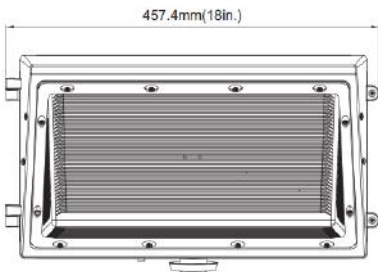

LARGE SIZE:
90W / 135W

Product Feature:

- Sealed die-casting profile for indoor and outdoor applications.
- Voltage is 120-277V, 0-10V dimmable.
- Lumen output from 3300-15100lm with efficacy up to 113lm/W.
- Polycarbonate optical lens with UV stabilizers.
- Photocell and Motion Sensor optional and supports Emergency Battery.
- Replacing 100W MH and 400W MH.
- Operating temperature is -40°C to 40°C(-40°F to 104°F).
- UL/cUL wet location and DLC qualified.

Suitable Application:

- Security
- Pathway and perimeter lighting
- Building entryways and walkways

Dimensions & Weight

Medium Size:
unit: mm/inch

Weight
45W: 7.10lb
70W: 7.39lb

Large Size:
unit: mm/inch

Weight
90W: 10.89lb
135W: 11.62lb

Photometrics

Medium size
Luminous Intensity Distribution Curve

Large size
Luminous Intensity Distribution Curve

Performance Data

RATED WATTS	VOLTAGE	4000K(70CRI)		5000K(70CRI)	
		LUMENS	LPW	LUMENS	LPW
30W	120-277VAC	3300lm	110 lm/W	3400lm	113 lm/W
45W	120-277VAC	4900lm	109 lm/W	4900lm	109 lm/W
70W	120-277VAC	7800lm	111 lm/W	7800lm	111 lm/W
90W	120-277VAC	9900lm	110 lm/W	9900lm	110 lm/W
135W	120-277VAC	15100lm	112 lm/W	15100lm	112 lm/W