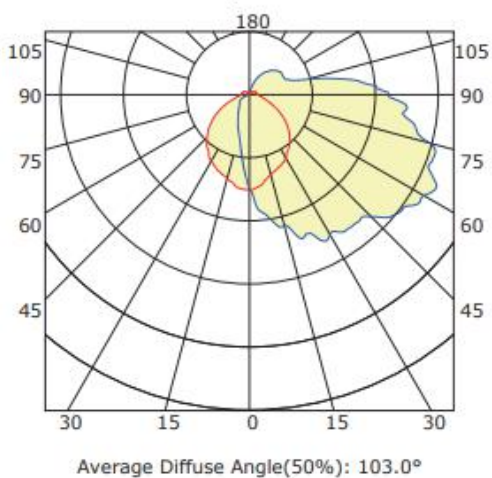

Suitable Application:

- Security
- Pathway and perimeter lighting
- Building entryways and walkways

Dimensions & Weight

Medium Size:
unit: mm/inch

Weight
45W: 7.10lb
70W: 7.39lb

Large Size:
unit: mm/inch

Weight
90W: 10.89lb
135W: 11.62lb

Photometrics

Medium size
Luminous Intensity Distribution Curve

Large size
Luminous Intensity Distribution Curve

Performance Data

RATED WATTS	VOLTAGE	4000K(70CRI)		5000K(70CRI)	
		LUMENS	LPW	LUMENS	LPW
30W	120-277VAC	3300lm	110 lm/W	3400lm	113 lm/W
45W	120-277VAC	4900lm	109 lm/W	4900lm	109 lm/W
70W	120-277VAC	7800lm	111 lm/W	7800lm	111 lm/W
90W	120-277VAC	9900lm	110 lm/W	9900lm	110 lm/W
135W	120-277VAC	15100lm	112 lm/W	15100lm	112 lm/W