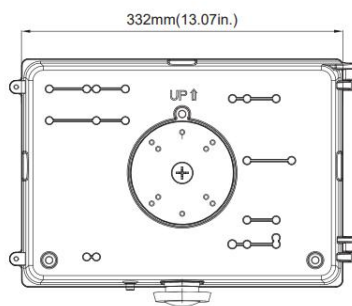

LARGE SIZE:
90W / 135W

Product Feature:

- Sealed die-casting profile for indoor and outdoor applications.
- Voltage is 120-277V, 0-10V dimmable.
- Lumen output from 3300-15100lm with efficacy up to 113lm/W.
- Polycarbonate optical lens with UV stabilizers.
- Photocell and Motion Sensor optional and supports Emergency Battery.
- Replacing 100W MH and 400W MH.
- Operating temperature is -40°C to 40°C(-40°F to 104°F).
- UL/cUL wet location and DLC qualified.

Suitable Application:

- Security
- Pathway and perimeter lighting
- Building entryways and walkways

Dimensions & Weight

Medium Size:
unit: mm/inch

Weight
45W: 7.10lb
70W: 7.39lb

Large Size:
unit: mm/inch

Weight
90W: 10.89lb
135W: 11.62lb