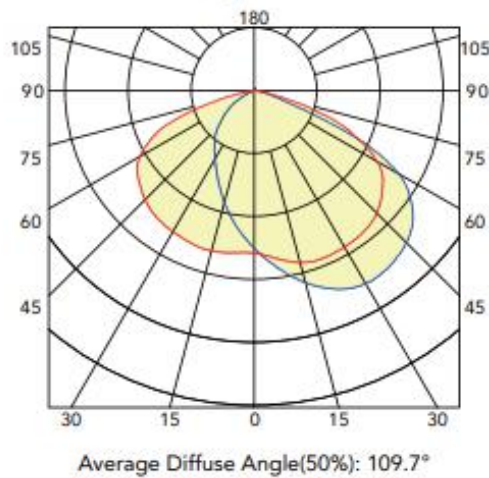

Large size
Luminous Intensity Distribution Curve