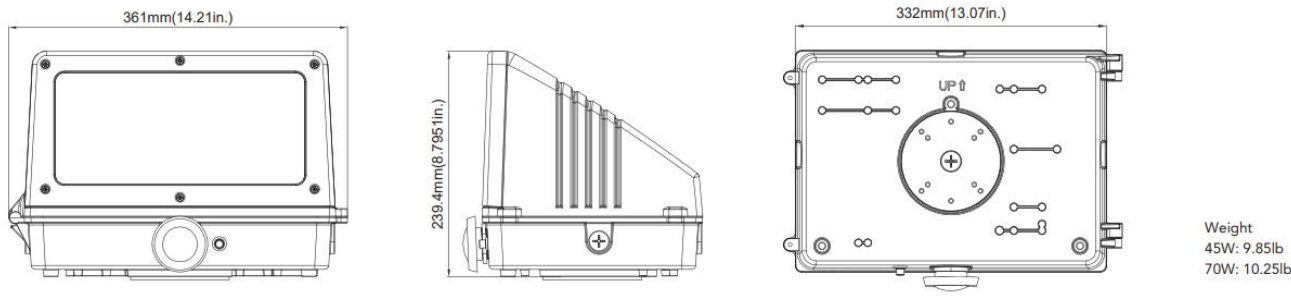

LARGE SIZE:
90W / 135W

Product Feature:

- Suitable for WET location/Outdoor
- Full Cutoff and compliance to Dark Sky requirement
- Lumen output from 3300-14500lm with efficacy up to 113lm/W.
- 30W-135W power consumption, to replace 100-400W MH
- Motion sensor and Photocell optional and supports Emergency Battery
- Type III polycarbonate optical lens with integrated lens
- Operating temperature is -40°C to 50°C(-40°F to 122°F)
- 0-10V dimmable
- UL/cUL wet location and DLC qualified

Suitable Application:

- Security
- Pathway and perimeter lighting
- Building entryways and walkways

Dimensions & Weight

Medium Size:
unit: mm/inch

Large Size:
unit: mm/inch

Photometrics

Medium size
Luminous Intensity Distribution Curve