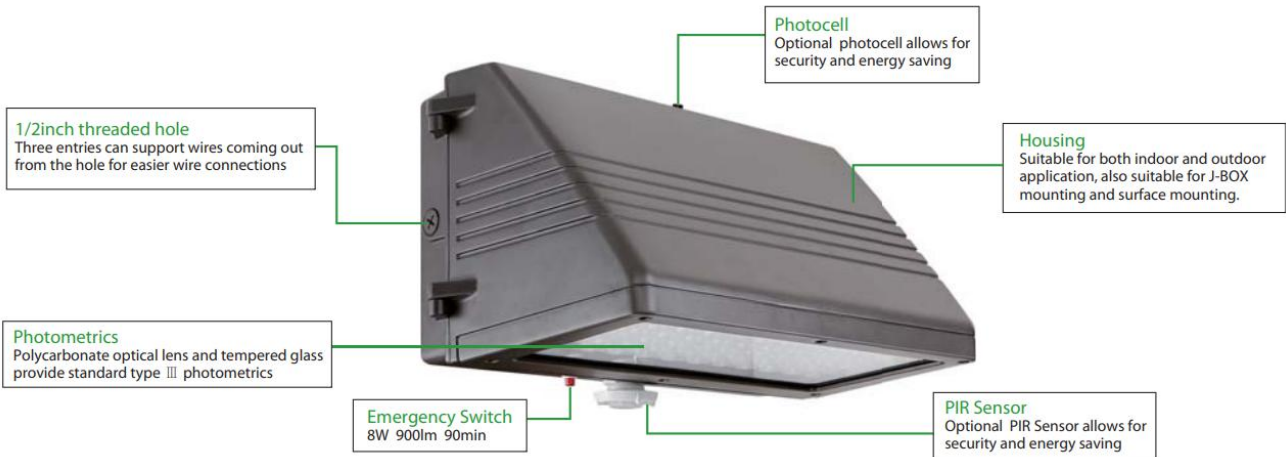

LARGE SIZE:
90W / 135W

Product Feature:

- Suitable for WET location/Outdoor
- Full Cutoff and compliance to Dark Sky requirement
- Lumen output from 3300-14500lm with efficacy up to 113lm/W.
- 30W-135W power consumption, to replace 100-400W MH
- Motion sensor and Photocell optional and supports Emergency Battery
- Type III polycarbonate optical lens with integrated lens
- Operating temperature is -40°C to 50°C(-40°F to 122°F)
- 0-10V dimmable
- UL/cUL wet location and DLC qualified

Suitable Application:

- Security
- Pathway and perimeter lighting
- Building entryways and walkways

Dimensions & Weight

Medium Size:
unit: mm/inch

Large Size:
unit: mm/inch

Photometrics

Medium size
Luminous Intensity Distribution Curve