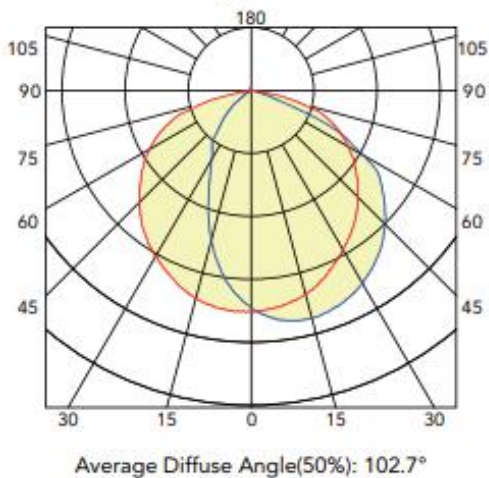

Suitable Application:

- Security
- Pathway and perimeter lighting
- Building entryways and walkways

Dimensions & Weight

Medium Size:
unit: mm/inch

Large Size:
unit: mm/inch

Photometrics

Medium size
Luminous Intensity Distribution Curve