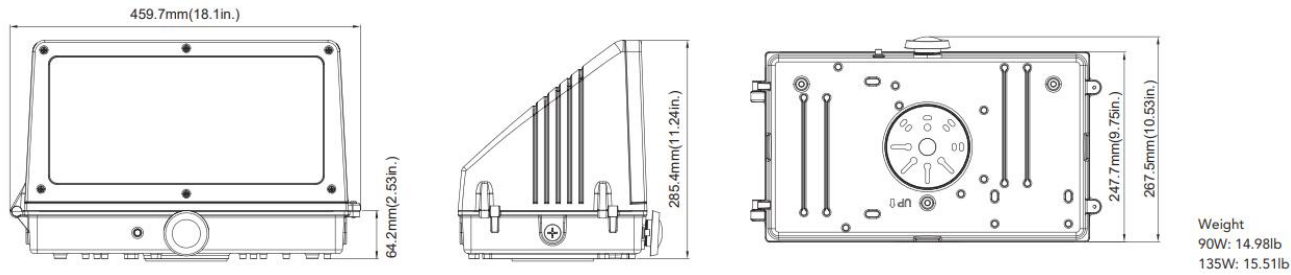

LARGE SIZE:
90W / 135W

Product Feature:

- Suitable for WET location/Outdoor
- Full Cutoff and compliance to Dark Sky requirement
- Lumen output from 3300-14500lm with efficacy up to 113lm/W.
- 30W-135W power consumption, to replace 100-400W MH
- Motion sensor and Photocell optional and supports Emergency Battery
- Type III polycarbonate optical lens with integrated lens
- Operating temperature is -40°C to 50°C(-40°F to 122°F)
- 0-10V dimmable
- UL/cUL wet location and DLC qualified

Suitable Application:

- Security
- Pathway and perimeter lighting
- Building entryways and walkways

Dimensions & Weight

Medium Size:
unit: mm/inch

Large Size:
unit: mm/inch

Photometrics

Medium size
Luminous Intensity Distribution Curve