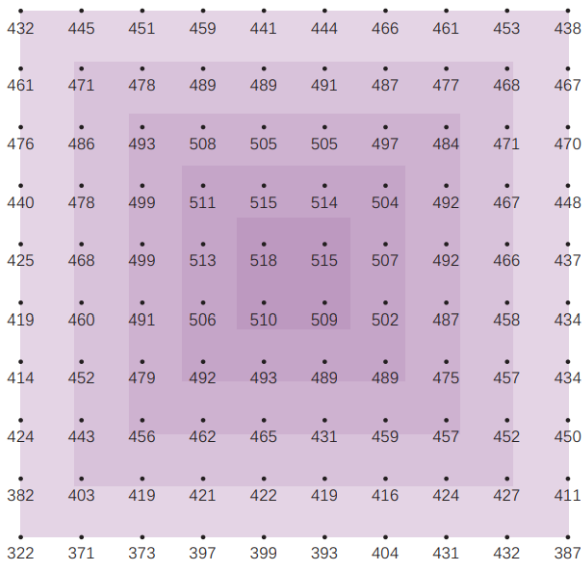

PPFD Value at 48" (120cm) Height - at 5'x5' Square Grid