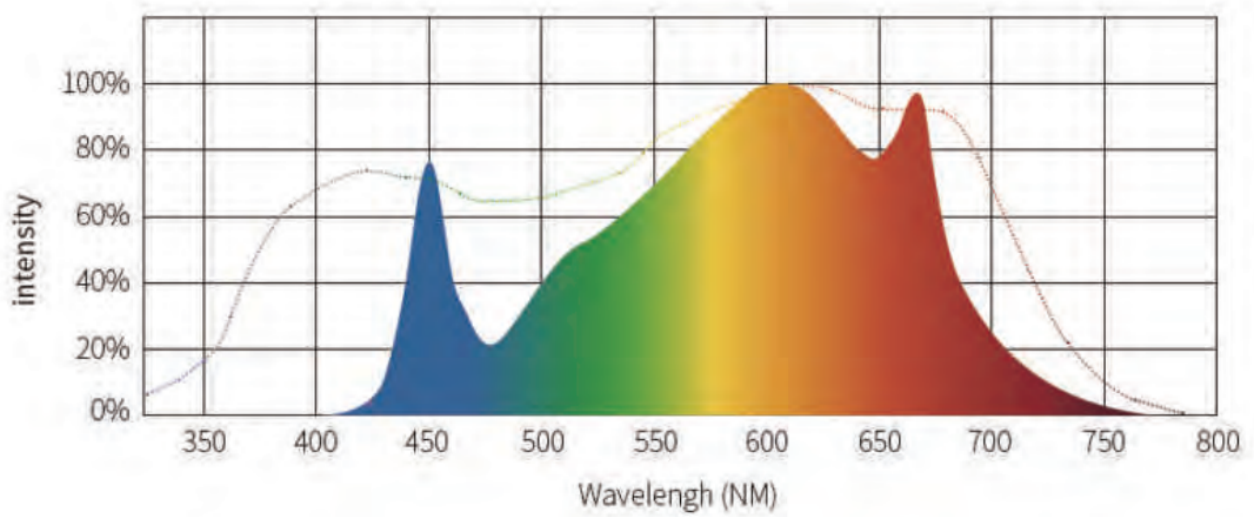

Ambient Temperature:

- 14 ~ 104 °F (-10 ~ 40 °C)

Dimensions & Weight:

- 46.3" L X 23.2" W X 5.1" H | 32LB
- 1175MM L*590MM W*130MM H | 14.5KG

Dimensions

Photometrics

Installation

01