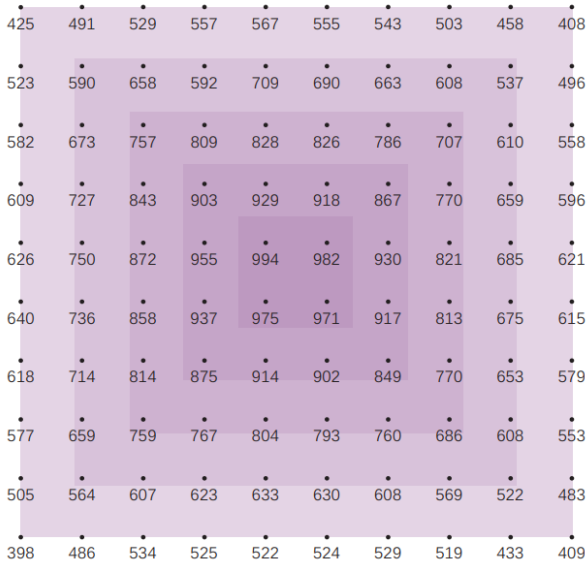

PPFD Value at 24"(60cm) Height - at 5'x5' Square Grid