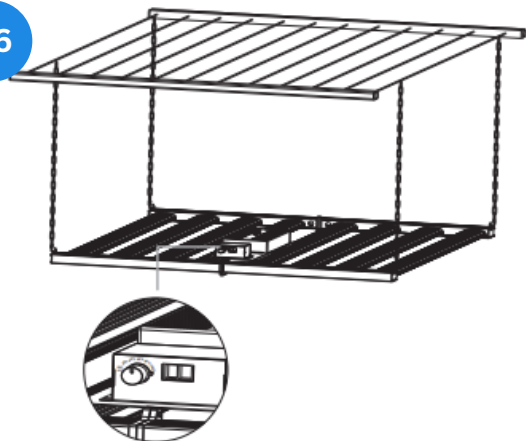

Ambient Temperature:

- 14 ~ 104 °F (-10 ~ 40 °C)

Dimensions & Weight:

- 46.3" L X 23.2" W X 5.1" H | 32LB
- 1175MM L*590MM W*130MM H | 14.5KG

Dimensions

Photometrics

Installation

01

Open the package, take out the LED grow light and place it on the table.

02

Unfold the LED grow light module and make sure the light output surface toward the table.

03

Take out the lock-shaft and lock the attachable end cap.

04

Take out the driver and fix it in the center of the fixture with the four screws

05

Connect the male and female plug from the lamp to the LED driver. Find out the steel chain and hang them on the ceiling.

06

Turn on the dimming knob , 6 levels selection from EXT/OFF - 20% - 40% - 60% - 80% - 100%

PPFD Map

PPFD Value at 12"(30cm) Height - at 5'x5' Square Grid

PPFD Value at 18"(45cm) Height - at 5'x5' Square Grid