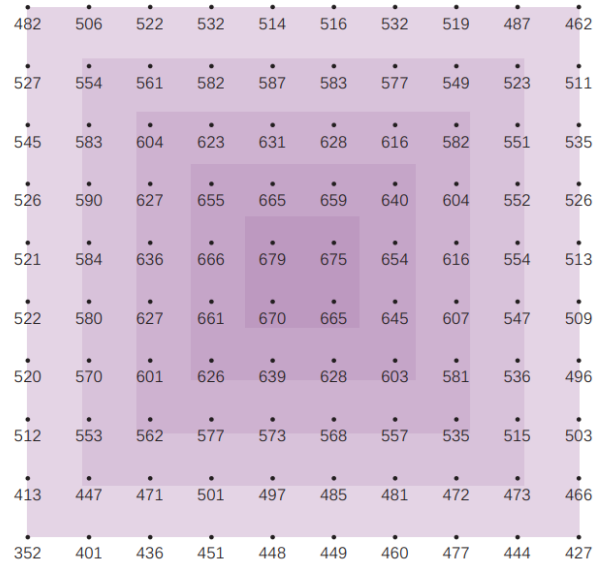

PPFD Value at 36" (90cm) Height - at 5'x5' Square Grid