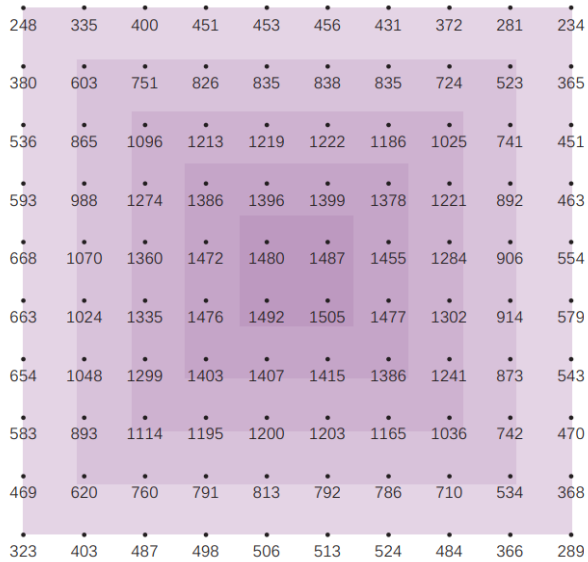

06

Turn on the dimming knob , 6 levels selection from EXT/OFF - 20% - 40% - 60% - 80% - 100%

PPFD Map

PPFD Value at 12"(30cm) Height - at 5'x5' Square Grid

PPFD Value at 18"(45cm) Height - at 5'x5' Square Grid