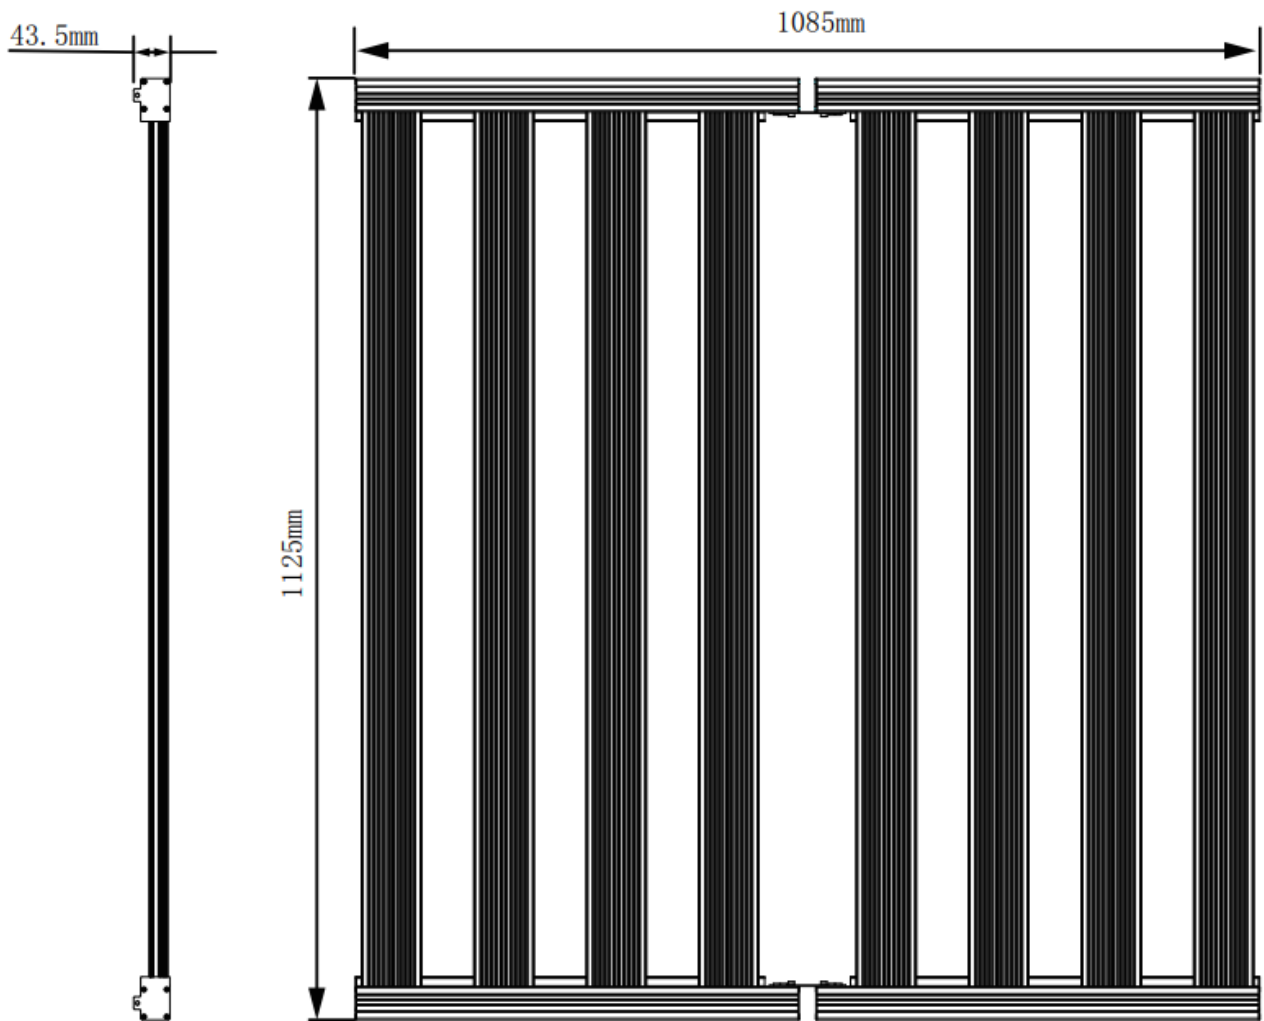

Material:

- 6063Aluminum

Light Source:

- Samsung 301B / 561C / Domestic 2835 + 660nm LEDs

Mounting Height:

- ≥ 12" (30cm) Above Plant Canopy

IP Rating:

- UL 1598, UL8800 – Damp location, CE-IP40 rated

Ambient Temperature:

- 14 ~ 104 °F (-10 ~ 40 °C)

Dimensions & Weight:

- 46.3" L X 23.2" W X 5.1" H | 32LB
- 1175MM L*590MM W*130MM H | 14.5KG

Dimensions

Photometrics

Installation

01

Open the package, take out the LED grow light and place it on the table.

02

Unfold the LED grow light module and make sure the light output surface toward the table.

03

Take out the lock-shaft and lock the attachable end cap.