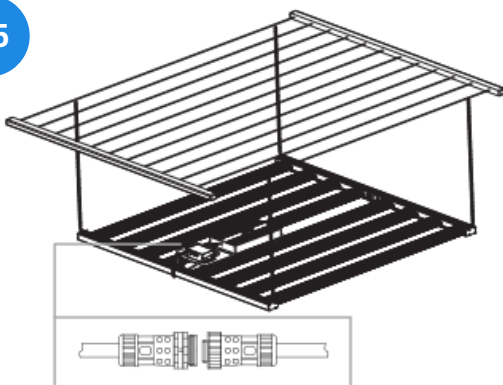

Material:

- 6063Aluminum

Light Source:

- Samsung 301B / 561C / Domestic 2835 + 660nm LEDs

Mounting Height:

- ≥ 12" (30cm) Above Plant Canopy

IP Rating:

- UL 1598, UL8800 – Damp location, CE-IP40 rated

Ambient Temperature:

- 14 ~ 104 °F (-10 ~ 40 °C)

Dimensions & Weight:

- 46.3" L X 23.2" W X 5.1" H | 32LB
- 1175MM L*590MM W*130MM H | 14.5KG

Dimensions

Photometrics

Installation

01

Open the package, take out the LED grow light and place it on the table.

02

Unfold the LED grow light module and make sure the light output surface toward the table.

03

Take out the lock-shaft and lock the attachable end cap.

04

Take out the driver and fix it in the center of the fixture with the four screws

05

Connect the male and female plug from the lamp to the LED driver. Find out the steel chain and hang them on the ceiling.