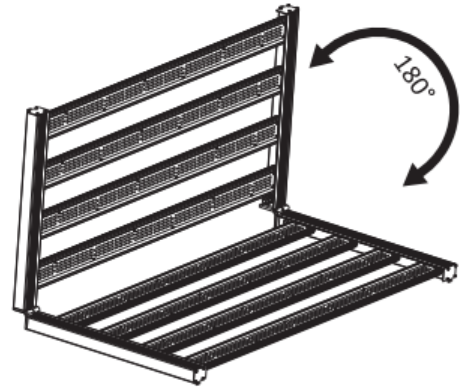

Material:

- 6063Aluminum

Light Source:

- Samsung 301B / 561C / Domestic 2835 + 660nm LEDs

Mounting Height:

- ≥ 12" (30cm) Above Plant Canopy

IP Rating:

- UL 1598, UL8800 – Damp location, CE-IP40 rated

Ambient Temperature:

- 14 ~ 104 °F (-10 ~ 40 °C)

Dimensions & Weight:

- 46.3" L X 23.2" W X 5.1" H | 32LB
- 1175MM L*590MM W*130MM H | 14.5KG

Dimensions

Photometrics

Installation

01

Open the package, take out the LED grow light and place it on the table.

02

Unfold the LED grow light module and make sure the light output surface toward the table.

03

Take out the lock-shaft and lock the attachable end cap.