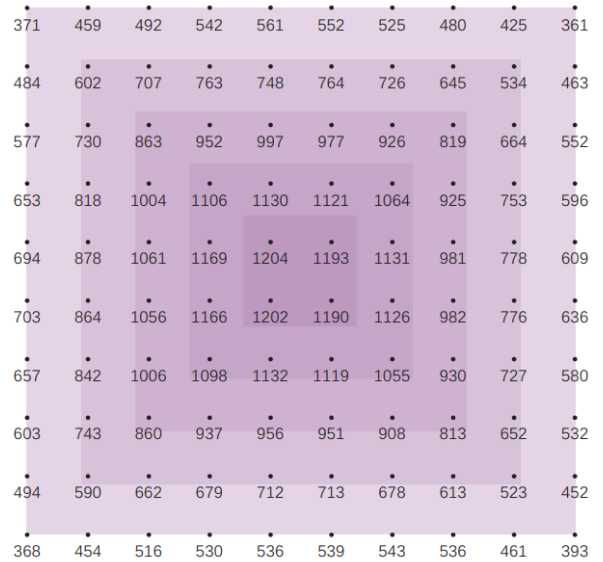

06

Turn on the dimming knob , 6 levels selection from EXT/OFF - 20% - 40% - 60% - 80% - 100%

PPFD Map

PPFD Value at 12"(30cm) Height - at 5'x5' Square Grid

PPFD Value at 18"(45cm) Height - at 5'x5' Square Grid