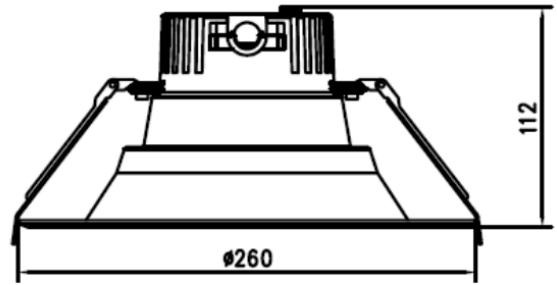

Optical System:

- Frosted lens. 120° beam angle.

Dimming:

- Dimmable range from 0-10V.

Installation & Mounting:

- Use torsion spring clips to install in place.

MODEL NUMBER – 3,000K 4,000K 5,000K	WATTAGE	LUMENS	EFFICACY	CRI	POWER FACTOR	REPLACES
577D2-22W	10W / 15W / 22W	900LM / 1,350LM / 1,950LM	88.6LM/W	94	0.98	60W / 100W / 150W
577X2-30W	12W / 20W / 30W	1,050LM / 1,650LM / 2,350LM	76.7LM/W	93	0.98	100W / 150W / 200W

Dimensions & Weight

MODEL	QUANTITY	WEIGHT	UPC CODE
577D2-22W	1	lbs	00815586025695
577D2-30W	1	lbs	00815586025701

Light Series

Series	Size	Wattage Options	CCT Options
577D2-22W	6"	10W / 15W / 22W	3,000K
577D2-30W	8"	12W / 20W / 30W	4,000K 5,000K