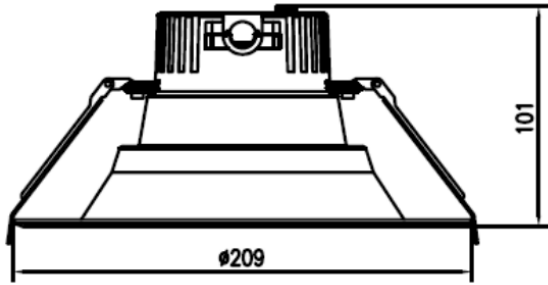

Optical System:

- Frosted lens. 120° beam angle.

Dimming:

- Dimmable range from 0-10V.

Installation & Mounting:

- Use torsion spring clips to install in place.

MODEL NUMBER – 3,000K 4,000K 5,000K	WATTAGE	LUMENS	EFFICACY	CRI	POWER FACTOR	REPLACES
577D2-22W	10W / 15W / 22W	900LM / 1,350LM / 1,950LM	88.6LM/W	94	0.98	60W / 100W / 150W
577X2-30W	12W / 20W / 30W	1,050LM / 1,650LM / 2,350LM	76.7LM/W	93	0.98	100W / 150W / 200W

Dimensions & Weight

MODEL	QUANTITY	WEIGHT	UPC CODE
577D2-22W	1	lbs	00815586025695
577D2-30W	1	lbs	00815586025701

Light Series

Series	Size	Wattage Options	CCT Options
577D2-22W	6"	10W / 15W / 22W	3,000K
577D2-30W	8"	12W / 20W / 30W	4,000K 5,000K