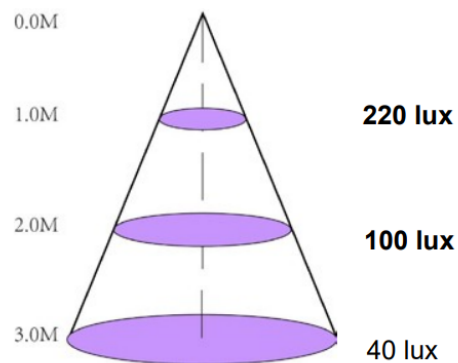

10" 25 Watt Round Panel

Performance Information

Item Number	Wattage Voltage Size	Delivered Lumens	Dimmable	Color Temperature	Power Consumption (Watt)
724D2-12WW	12 Watt 100-277V 5" LED Panel	1200	Optional	4000K	12
693D2-18WW	12 Watt 100-277V 5" LED Panel	1800	Optional	4000K	12
725D2-25WW	18 Watt 100-277V 8" LED Panel	2500	Optional	4000K	18