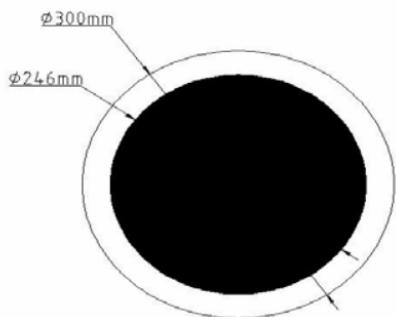

### Introduction:

- DVDLights' Ultra Slim LED panels are available in 3 sizes (6", 8", 10") in diameter.
- Fabricated with thin, sizable, optical acrylic sheets with high output tier one led embedded along the edge of the LED Light Panels and an engraved light distribution matrix across the back of the panel.
- This light distribution grid pattern is optimized for each specific panel size to ensure uniform, bright illumination over the face of the panel, offering a 150-degree beam angle.
- Environmentally friendly, you can count on NO UV & IR emission, no mercury or other hazardous materials.
- Panels use minimal power consumption, offer a long lifespan, and bright, even light.
- Try our slim, lightweight, easy-install LED panels instead of traditional fluorescent backlight systems.

**8" 18 Watt Round Panel**

**10" 25 Watt Round Panel**

**Performance Information**

Item Number	Wattage Voltage Size	Delivered Lumens	Dimmable	Color Temperature	Power Consumption (Watt)
724D2-12WW	12 Watt 100-277V 5" LED Panel	1200	Optional	4000K	12
693D2-18WW	12 Watt 100-277V 5" LED Panel	1800	Optional	4000K	12
725D2-25WW	18 Watt 100-277V 8" LED Panel	2500	Optional	4000K	18