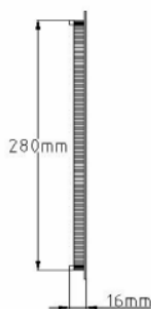

### Introduction:

- DVDLights' Ultra Slim LED panels are available in 3 sizes (6", 8", 10") in diameter.
- Fabricated with thin, sizable, optical acrylic sheets with high output tier one led embedded along the edge of the LED Light Panels and an engraved light distribution matrix across the back of the panel.
- This light distribution grid pattern is optimized for each specific panel size to ensure uniform, bright illumination over the face of the panel, offering a 150-degree beam angle.
- Environmentally friendly, you can count on NO UV & IR emission, no mercury or other hazardous materials.
- Panels use minimal power consumption, offer a long lifespan, and bright, even light.
- Try our slim, lightweight, easy-install LED panels instead of traditional fluorescent backlight systems.

### Suitable Applications:

- Office, Hotels
- Restaurants
- Schools
- Meeting Rooms
- Hallways & Lobbies
- Subway Stations
- Indoor Use only

**Dimension & Illumination Diagram**

**6" 12 Watt Round Panel**

**8" 18 Watt Round Panel**

**10" 25 Watt Round Panel**

**Performance Information**

Item Number	Wattage Voltage Size	Delivered Lumens	Dimmable	Color Temperature	Power Consumption (Watt)
724D2-12WW	12 Watt 100-277V 5" LED Panel	1200	Optional	4000K	12
693D2-18WW	12 Watt 100-277V 5" LED Panel	1800	Optional	4000K	12
725D2-25WW	18 Watt 100-277V 8" LED Panel	2500	Optional	4000K	18