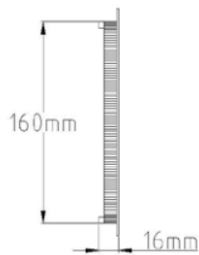

### Introduction:

- DVDLights' Ultra Slim LED panels are available in 3 sizes (6", 8", 10") in diameter.
- Fabricated with thin, sizable, optical acrylic sheets with high output tier one led embedded along the edge of the LED Light Panels and an engraved light distribution matrix across the back of the panel.
- This light distribution grid pattern is optimized for each specific panel size to ensure uniform, bright illumination over the face of the panel, offering a 150-degree beam angle.
- Environmentally friendly, you can count on NO UV & IR emission, no mercury or other hazardous materials.
- Panels use minimal power consumption, offer a long lifespan, and bright, even light.
- Try our slim, lightweight, easy-install LED panels instead of traditional fluorescent backlight systems.

### Suitable Applications:

- Office, Hotels
- Restaurants
- Schools
- Meeting Rooms
- Hallways & Lobbies
- Subway Stations
- Indoor Use only

**Dimension & Illumination Diagram**

**6" 12 Watt Round Panel**

**8" 18 Watt Round Panel**

**10" 25 Watt Round Panel**

**Performance Information**

Item Number	Wattage Voltage Size	Delivered Lumens	Dimmable	Color Temperature	Power Consumption (Watt)
724D2-12WW	12 Watt 100-277V 5" LED Panel	1200	Optional	4000K	12
693D2-18WW	12 Watt 100-277V 5" LED Panel	1800	Optional	4000K	12
725D2-25WW	18 Watt 100-277V 8" LED Panel	2500	Optional	4000K	18