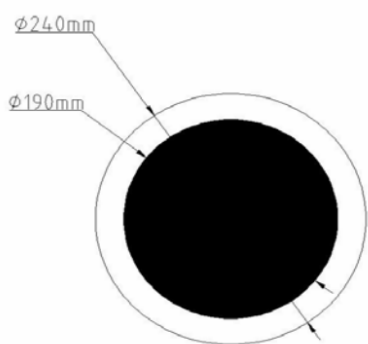

### Introduction:

- DVDLights' Ultra Slim LED panels are available in 3 sizes (6", 8", 10") in diameter.
- Fabricated with thin, sizable, optical acrylic sheets with high output tier one led embedded along the edge of the LED Light Panels and an engraved light distribution matrix across the back of the panel.
- This light distribution grid pattern is optimized for each specific panel size to ensure uniform, bright illumination over the face of the panel, offering a 150-degree beam angle.
- Environmentally friendly, you can count on NO UV & IR emission, no mercury or other hazardous materials.
- Panels use minimal power consumption, offer a long lifespan, and bright, even light.
- Try our slim, lightweight, easy-install LED panels instead of traditional fluorescent backlight systems.

**8" 18 Watt Round Panel**

**10" 25 Watt Round Panel**

**Performance Information**

Item Number	Wattage Voltage Size	Delivered Lumens	Dimmable	Color Temperature	Power Consumption (Watt)
724D2-12WW	12 Watt 100-277V 5" LED Panel	1200	Optional	4000K	12
693D2-18WW	12 Watt 100-277V 5" LED Panel	1800	Optional	4000K	12
725D2-25WW	18 Watt 100-277V 8" LED Panel	2500	Optional	4000K	18