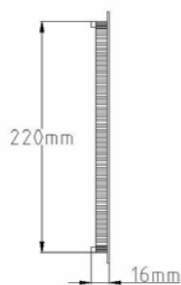

### Introduction:

- DVDLights' Ultra Slim LED panels are available in 3 sizes (6", 8", 10") in diameter.
- Fabricated with thin, sizable, optical acrylic sheets with high output tier one led embedded along the edge of the LED Light Panels and an engraved light distribution matrix across the back of the panel.
- This light distribution grid pattern is optimized for each specific panel size to ensure uniform, bright illumination over the face of the panel, offering a 150-degree beam angle.
- Environmentally friendly, you can count on NO UV & IR emission, no mercury or other hazardous materials.
- Panels use minimal power consumption, offer a long lifespan, and bright, even light.
- Try our slim, lightweight, easy-install LED panels instead of traditional fluorescent backlight systems.

### Suitable Applications:

- Office, Hotels
- Restaurants
- Schools
- Meeting Rooms
- Hallways & Lobbies
- Subway Stations
- Indoor Use only

**Dimension & Illumination Diagram**

**6" 12 Watt Round Panel**

**8" 18 Watt Round Panel**

**10" 25 Watt Round Panel**

**Performance Information**

Item Number	Wattage Voltage Size	Delivered Lumens	Dimmable	Color Temperature	Power Consumption (Watt)
724D2-12WW	12 Watt 100-277V 5" LED Panel	1200	Optional	4000K	12
693D2-18WW	12 Watt 100-277V 5" LED Panel	1800	Optional	4000K	12
725D2-25WW	18 Watt 100-277V 8" LED Panel	2500	Optional	4000K	18