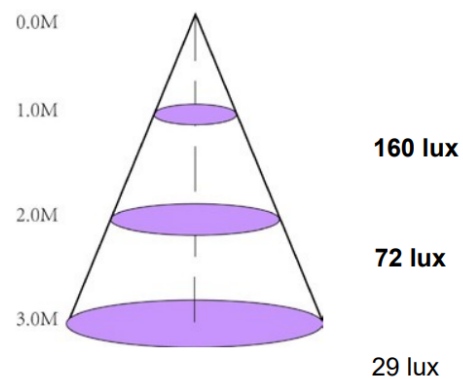

8" 18 Watt Round Panel