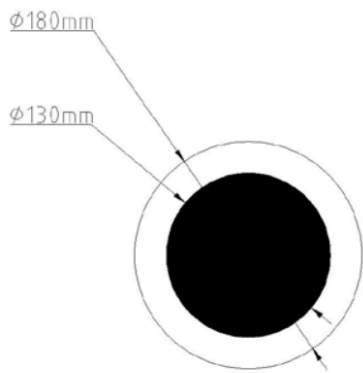

### Introduction:

- DVDLights' Ultra Slim LED panels are available in 3 sizes (6", 8", 10") in diameter.
- Fabricated with thin, sizable, optical acrylic sheets with high output tier one led embedded along the edge of the LED Light Panels and an engraved light distribution matrix across the back of the panel.
- This light distribution grid pattern is optimized for each specific panel size to ensure uniform, bright illumination over the face of the panel, offering a 150-degree beam angle.
- Environmentally friendly, you can count on NO UV & IR emission, no mercury or other hazardous materials.
- Panels use minimal power consumption, offer a long lifespan, and bright, even light.
- Try our slim, lightweight, easy-install LED panels instead of traditional fluorescent backlight systems.

**8" 18 Watt Round Panel**

**10" 25 Watt Round Panel**

**Performance Information**

Item Number	Wattage Voltage Size	Delivered Lumens	Dimmable	Color Temperature	Power Consumption (Watt)
724D2-12WW	12 Watt 100-277V 5" LED Panel	1200	Optional	4000K	12
693D2-18WW	12 Watt 100-277V 5" LED Panel	1800	Optional	4000K	12
725D2-25WW	18 Watt 100-277V 8" LED Panel	2500	Optional	4000K	18