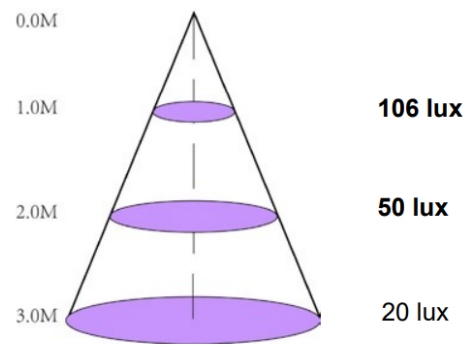

Dimension & Illumination Diagram

6" 12 Watt Round Panel