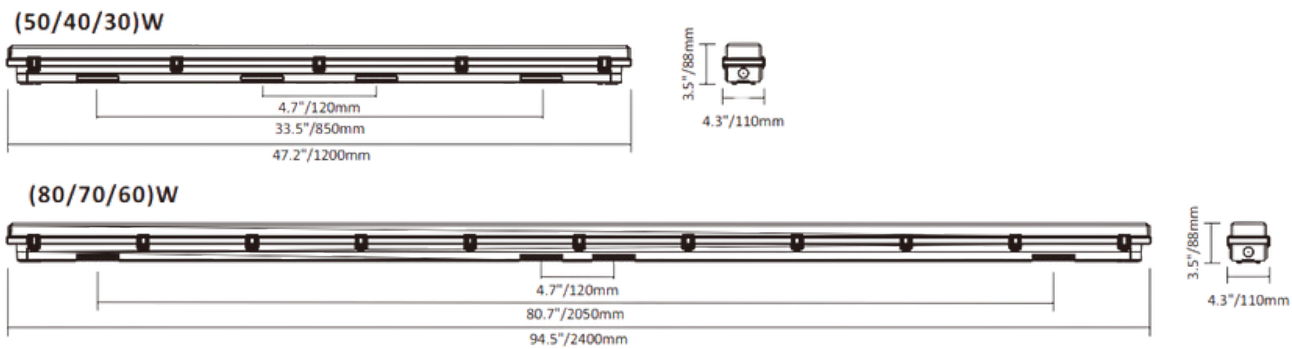

Dimensions & Weight

Accessories